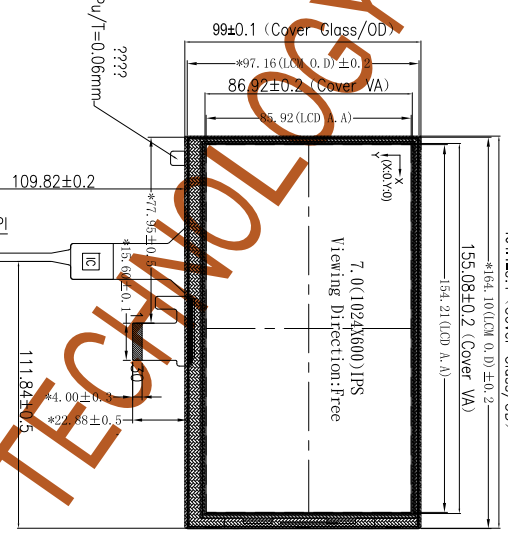

基本规格:

DISPLAY TYPE:	7.0 IPS TFT
	NORMALLY BLACK
TRANSMISSIVE	
RESOLUTION:	1024(RGB) *600
Driver IC:	EP9300TECH(Sensor IC), EP7321TRKCA(GMG IC)
Viewing angle(U/D/L/R)	85/85/85/85 Typ
LCM+TP BRIGHTNESS:	300 TYPE
Contrast:	800 TYPE
NTSC:	
Uniformity	70% MIN
TC:	
GAMMA	
CROSSTALK:	24pcs, 3串8并160mA(20mA/LED)
BACKLIGHT:	LVDs MODE
Interface:	-20°C ~ 70°C
OPERATING TEMP:	-30°C ~ 80°C
STORAGE TEMP:	VDD=L, 8V(TYP)
电压:	0.5MM MAX
平面度:	
寄存器地址:	

BACKLIGHT CIRCUIT DIAGRAM 20mA/LED (24LED)
 LED If: 20*8=160mA
 LED Vf: 9.6V(TYPE)
 背光电路图
 (CIRCUIT DIAGRAM)

NOTE:

- 1. VIEWING DIRECTION: FULL view
 - 2. 本产品符合RoHS要求
 - 3. GENERAL TOLERANCE: ±0.2 " () "reference dimension
- *为重点尺寸
- 4. 客户终端使用连接器型号:
 - 5. 产品要求SLEEEP可以硬件无供电
 - 6. 建议贴合的TP开窗尺寸比LCD AA左右宽度尺寸单边大0.4.
 - 7. ESD(静电):接触+/-4kV, 空气+/-8kV

- NOTES:
1. Working condition : DC3.3V, Interface : I2C , I/O : 2.8V, IIC : 0x28 ;
 2. Driver IC : GT911 (COF), Support touch : 5 points, Channels : 20 (Tx) *12 (Rx)
 3. Surface hardness : ≥6H ;
 4. Operation temperature : -20°C~+70°C (96Hrs) ;
 5. Storage temperature : -30°C~+80°C (96Hrs) ;
 6. Transmittance : ≥85% ;
 7. Structure type : G+G, CoverGlass+LOCA+SENSOR+FPC, CoverGlass : 1.1mm, LOCA : 0.15mm, SENSOR : 0.7mm ;
 8. Connection : FPC, Tx_Pitch * Rx_Pitch : 7.804(mm)*7.327(mm) ;
 9. All RoHS certified., Undefined Tolerance : ±0.2MM ;