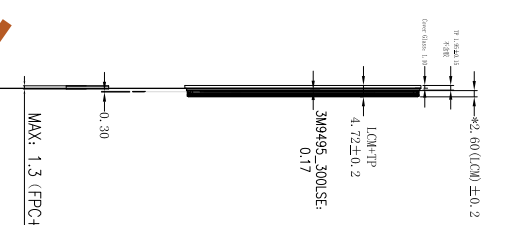

基本规格:

DISPLAY TYPE:	7.0 IPS TFT
	NORMALLY BLACK
TRANSMISSIVE	
RESOLUTION:	1024(RGB) *600
Driver IC:	EP9300TECH(Sensor IC), EP7321TRKCA(GMG IC)
Viewing angle(U/D/L/R)	85/85/85/85 Typ
LCM+TP BRIGHTNESS:	300 TYPE
Contrast:	800 TYPE
NTSC:	
Uniformity	70% MIN
TC:	
GAMMA	
CROSSTALK:	24pcs, 3串8并160mA(20mA/LED)
BACKLIGHT:	LVDs MODE
Interface:	-20°C ~ 70°C
OPERATING TEMP:	-30°C ~ 80°C
STORAGE TEMP:	VDD=L, 8V(TYP)
电压:	0.5MM MAX
平面度:	
寄存器地址:	

BACKLIGHT CIRCUIT DIAGRAM 20mA/LED (24LED)
LED If: 20*8=160mA
LED Vf: 9.6V(TYPE)
背光电路图
(CIRCUIT DIAGRAM)

NOTE:

1. VIEWING DIRECTION: FULL view
  2. 本产品符合RoHS要求
  3. GENERAL TOLERANCE: ±0.2 " ( ) "reference dimension
2. *为重点尺寸
4. 客户终端使用连接器型号:
  5. 产品要求SLEEEP可以硬件无供电
  6. 建议贴合的TP开窗尺寸比LCD AA左右宽度尺寸单边大0.4.
  7. ESD(静电):接触+/-4kV, 空气+/-8kV

VER.	SYMBOL	AMENDMENT	SIGN	DATE	DRAWN	ME. CHECKED	EE. CHECKED	APPROVED

02	△	First issue	王炜	2017.09.08				
01								

1. NOTES:
1. Working condition : DC3.3V, Interface : I2C , I/O : 2.8V, IIC : 0x28 ;
  2. Driver IC : GT911 (COF), Support touch : 5 points, Channels : 20 (Tx) *12 (Rx)
  3. Surface hardness : ≥6H ;
  4. Operation temperature : -20°C~+70°C (96Hrs) ;
  5. Storage temperature : -30°C~+80°C (96Hrs) ;
  6. Transmittance : ≥85% ;
  7. Structure type : G+G, CoverGlass+LOCA+SENSOR+FPC, CoverGlass : 1.1mm, LOCA : 0.15mm, SENSOR : 0.7mm ;
  8. Connection : FPC, Tx_Pitch * Rx_Pitch : 7.804(mm)*7.327(mm) ;
  9. All RoHS certified., Undefined Tolerance : ±0.2MM ;

Side View

Back View

1	LED+
2	LED+
3	VGH
4	VGL
5	UPDN
6	SHLR
7	LED-
8	LED-
9	AVDD
10	GND
11	MIP1_3P
12	MIP1_3N
13	GND
14	MIP1_2P
15	MIP1_2N
16	GND
17	MIP1_CLKP
18	MIP1_CLKN
19	GND
20	MIP1_TP
21	MIP1_IN
22	GND
23	MIP1_OP
24	MIP1_ON
25	GND
26	STRB
27	RESET
28	VDD
29	VDD
30	VCOM